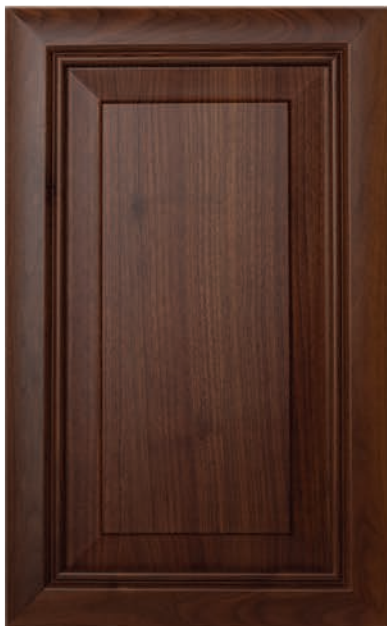

Species Shown: Select Walnut

◀
GARDENIA
Min Door Size:
7.5" x 7.5"
Max Door Size:
30" x 72"
Standard Frame:
2.25"
5-PIECE DF
DF Min Height:
6.5" (with 1.75" Frame)