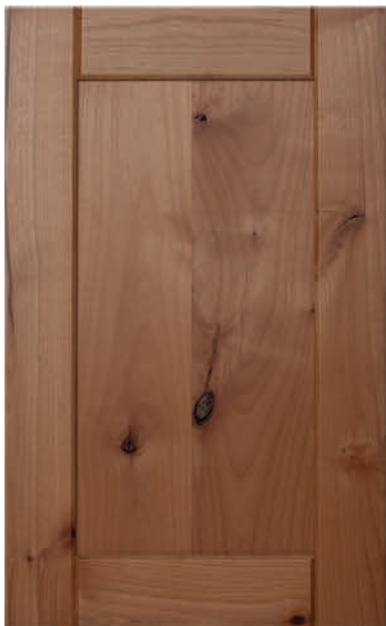

▶
VILLA MARIA
(Solid Recessed Panel)
Min Door Size:
7" x 7"
Max Door Size:
30" x 72"
Standard Frame:
2.5"
5-PIECE DF
DF Min Height:
5.5" (with 1.5" Rails)

Species Shown: Rustic Knotty Alder