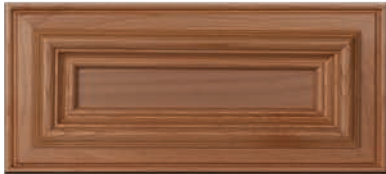

◀
CHEYENNE
(1/4" Recessed Panel)
Min Door Size:
9" x 9"
Max Door Size:
30" x 72"
Standard Frame:
3"
5-PIECE DF
DF Min Height:
7.5" (with 1.75" Frame)

Species Shown: Select Alder