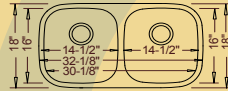

ADA-MP5050
Large Single Style

Lancer / Intrepid ADA Undermount Models

Featuring R50mm Rounded Inside “Radial” Corners

32-1/8" x 18" x 5-1/2" / 5-1/2"

ADA-VS3218