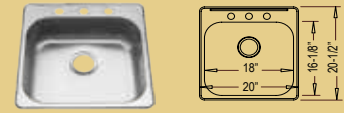

ADA Drop-In Models

3-Hole: ADA-922-3
4-Hole: ADA-922-4
50/50 Style
33" x 22" x 6" / 6"

ADA-966
Medium Single Style
25" x 22" x 6"

ADA-963
Small Single Style
20" x 20-1/2" x 6"

DROP-IN

(Non-ADA)

1-Hole: DI-5050-1
3-Hole: DI-5050-3
4-Hole: DI-5050-4
50/50 Style
(4-Hole Version Shown)