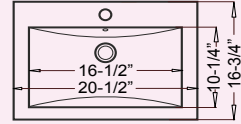

APRON

Outer: 20-1/2" x 16-3/4" x 6-7/8"
Inner: 16-1/2" x 10-1/4" x 4-1/2"

CH3310 (White)
CH3320 (Bisque)