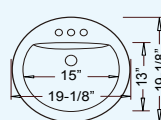

DELRAY

Outer: 21-1/2" x 18" x 6-3/4"
Inner: 18-1/8" x 11-1/2" x 4"

CH640 (White)
CH650 (Bisque)

*Delray drop-in lip height: 3-1/2"
Can also be installed as a vessel*

LAVER

Outer: 18" x 15-1/2" x 7"
Inner: 16-3/4" x 14-1/4" x 5-1/4"
CH810 (White)