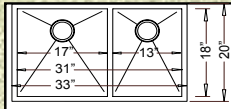

FARMHOUSE SINKS

HOMEPLACE 15 GAUGE STAINLESS STEEL

"Handmade" SERIES

Optional grid(s) and strainers are available for all Homeplace models

"CROCKETT"

HBS3018-N (Zero Edge)
HR-HBS3018B-N (Radial)
Grid #GD-126

30" x 18" x 10"

"JASPER"

HBS3219-N (Zero Edge)
HR-HBS3219B-N (Radial)
Grid #GD-125

32" x 19" x 10"

"BOWIE" 50/50

HA120-N (Zero Edge)
HR-HA120B-N (Radial)
Grid Set #GD-124

32" x 19" x 10"

"FAIRFIELD" 50/50

HBE2920-N (Zero Edge)
HR-HBE2920B-N (Radial)
Grid #GD-131 (Two needed for set)

29" x 20" x 10"

"KILGORE" 60/40

HBO3320A-N (Zero Edge)
HR-HBO3320AB-N (Radial)
Reverse Available - **Both Styles!**
Big Bowl Grid #GD-132 ~ Small Bowl Grid #GD-131

33" x 20" x 10"

"LIBERTY" 50/50

HBE3720-N (Zero Edge)
HR-HBE3720B-N (Radial)
Grid #GD-132 (Two needed for set)

37" x 20" x 10"

"LIVINGSTON" 60/40

HBO3320-N (Zero Edge)
HR-HBO3320B-N (Radial)
Big Bowl Grid #GD-132 ~ Small Bowl Grid #GD-131

33" x 20" x 10"

"ALTO"

HBS2318-N (Zero Edge)
HR-HBS2318B-N (Radial)
Grid #GD-135

23" x 18" x 10"

"RUSK"

HBB1920-N (Zero Edge)
HR-HBB1920B-N (Radial)
Grid #GD-132

19" x 20" x 10"

"CONROE"

HBB1818-N (Zero Edge)
HR-HBB1818B-N (Radial)
Grid #GD-134

18" x 18" x 10"

"CARTHAGE"

HBB1520-N (Zero Edge)
HR-HBB1520B-N (Radial)
Grid #GD-131

15" x 20" x 10"

"NEWTON"

HA2385-N (Zero Edge)
HR-HA2385B-N (Radial)
Grid #GD-117

23" x 8-1/2" x 6-1/2"

"MILAM" LAUNDRY SINK

HR-HA450B-N (Radial) Grid #GD-135

23-1/2" x 18-1/2" x 12"

See Optional Strainers
in the
Accessories Section

"HENDERSON" DROP-IN

HR-HA291B (Radial) Grid Set #GD-043

33" x 22" x 9-1/2"

The "Henderson" (available with Radial bowls) is a unique HANDMADE 15 gauge "Drop-In" design, that simply replaces the traditional 33" x 22" drop-in sink. When installed, it gives an otherwise plain kitchen a new upscale and updated look.

R231222