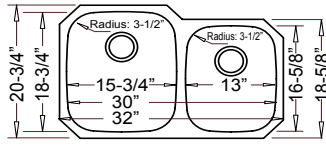

Optional Grid Set #GD-013

----- **60/40 Style** -----

PR-6040

LE-205B

FA108

BRENNER

INVICTA

Reverse **PR-4060**

Reverse LE-205BR

Reverse **FA-108R**