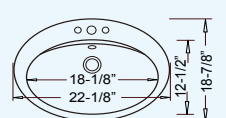

Outer: 22-1/8" x 18-7/8" x 8-1/2"
Inner: 18-1/8" x 12-1/2" x 6"

YES300-3 (White)
YES310-3 (Bisque)