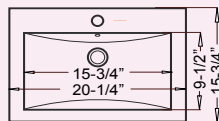

BOX

Outer: 20-1/4" x 15-3/4" x 7"
Inner: 15-3/4" x 9-1/2" x 5"

CH3110 (White)
CH3120 (Bisque)