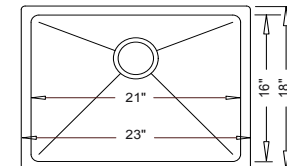

"Medium Single"

23" x 18" x 9"

Optional Grid #GD-150

R240402