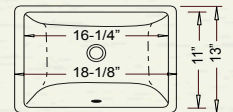

Rectangular Undermount

TROUGH

* ADA COMPLIANT

Outer: 23-1/2" x 14-1/2" x 7-3/4"
Inner: 20-3/4" x 12-1/4" x 5-1/2"

CH433 (White)
CH435 (Bisque)
CH455 (Black)

TRENCH

* ADA COMPLIANT

Outer: 20-7/8" x 14-5/8" x 8-1/4"
Inner: 18-1/2" x 12-3/8" x 6-1/4"

YES483 (White)
YES485 (Bisque)
YES490 (Black)

SCOOP

* ADA COMPLIANT

Outer: 20-1/4" x 15" x 7-1/2"
Inner: 18-1/4" x 13" x 5-1/2"

YES4410 (White)
YES4420 (Bisque)

DART

* ADA COMPLIANT

Outer: 18-1/8" x 13" x 7-1/2"
Inner: 16-1/4" x 11" x 5-1/2"

YES6360 (White)
YES6365 (Bisque)

BASIN

* ADA COMPLIANT

Outer: 20-7/8" x 13-5/8" x 7-1/4"
Inner: 18-3/4" x 11-1/2" x 5-1/2"

YES533 (White)
YES535 (Bisque)

CLUTCH

* ADA COMPLIANT

Outer: 17-1/4" x 17-1/4" x 7-1/2"
Inner: 14-7/8" x 14-7/8" x 5-3/4"

YES1717 (White)

CREST

* ADA COMPLIANT

Outer: 20-3/4" x 14" x 7-1/4"
Inner: 17-1/4" x 12-5/8" x 5-1/4"

YES3910 (White)

FRAME

Outer: 20" x 16" x 7"
Inner: 17-1/4" x 13-1/8" x 4-1/2"

CH1910 (White)
CH1930 (Bisque)

BOWE

Outer: 19-3/4" x 16" x 7-3/8"
Inner: 18" x 13-3/8" x 5-1/4"

CH470 (White)

CHECKER

Outer: 16" x 16" x 7-1/8"
Inner: 13-5/8" x 13-5/8" x 5-1/8"

YES1414 (White)

FLUME

Outer: 21-1/8" x 16" x 7-1/8"
Inner: 19-1/2" x 14-5/8" x 5"

YES1914 (White)

HATCH

Outer: 22-1/8" x 15" x 6-7/8"
Inner: 19-7/8" x 13" x 5-1/8"

YES2115 (White)

*ADA-Compliant when installed according to ADA mounting guidelines