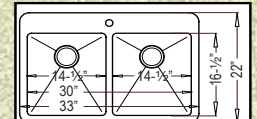

The "Henderson" (available with Radial bowls) is a unique HANDMADE 15 gauge "Drop-In" design, that simply replaces the traditional 33" x 22" drop-in sink. When installed, it gives an otherwise plain kitchen a new upscale and updated look.

R231222