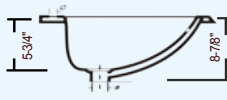

Drop-In

LEDGE

Outer: 21-1/4" x 18" x 6-3/4"
Inner: 17-3/4" x 12-1/4" x 5"

CH2510 (White)
CH2520 (Bisque)

LEDGE 3-HOLE

Outer: 21-1/4" x 18" x 6-3/4"
Inner: 17-3/4" x 12-1/4" x 5"

CH2510-3 (White)
CH2520-3 (Bisque)

CORNET

Outer: 21-1/2" x 14-3/4" x 7-1/2"
Inner: 17-1/2" x 11-1/4" x 5-1/4"

CH560 (White)
CH565 (Bisque)

DAISY

Outer: 21-3/4" x 18-5/8" x 8-1/4"
Inner: 17-1/4" x 12-1/4" x 6-3/8"

YES300 (White)
YES310 (Bisque)

DAISY 3-HOLE

Outer: 22-1/8" x 18-7/8" x 8-1/2"
Inner: 18-1/8" x 12-1/2" x 6"

YES300-3 (White)
YES310-3 (Bisque)

DERBY

Outer: 17-1/2" x 15-1/2" x 7"
Inner: 13-1/2" x 11-1/2" x 5-1/4"

CH333 (White)
CH335 (Bisque)
CH351 (Black)

DUGOUT

Outer: 22-1/2" x 18-1/4" x 8-7/8"
Inner: 16-3/4" x 11-1/8" x 5-3/4"

CH2320 (White)
CH2330 (Bisque)

PALM

Outer: 22" x 18-1/8" x 9-1/2"
Inner: 18-1/4" x 10-1/2" x 6-3/4"

CH570 (White)
CH571 (Bisque)
CH572 (Black)

TULIP

Outer: 17-1/2" x 14-1/4" x 7"
Inner: 15" x 12-1/4" x 5"

CH500 (White)
CH510 (Bisque)
CH520 (Black)

DELRAY

Outer: 21-1/2" x 18" x 6-3/4"
Inner: 18-1/8" x 11-1/2" x 4"

CH640 (White)
CH650 (Bisque)

*Delray drop-in lip height: 3-1/2"
Can also be installed as a vessel*

LAVER

Outer: 18" x 15-1/2" x 7"
Inner: 16-3/4" x 14-1/4" x 5-1/4"
CH810 (White)

Outer: 19-1/8" dia. x 8"
Inner: 15" x 13" x 6"
YES1919 (White)

ROTUNDA