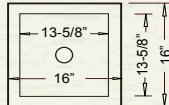

BOWE

Outer: 19-3/4" x 16" x 7-3/8"
Inner: 18" x 13-3/8" x 5-1/4"

CH470 (White)

CHECKER

Outer: 16" x 16" x 7-1/8"
Inner: 13-5/8" x 13-5/8" x 5-1/8"

YES1414 (White)

FLUME

Outer: 21-1/8" x 16" x 7-1/8"
Inner: 19-1/2" x 14-5/8" x 5"