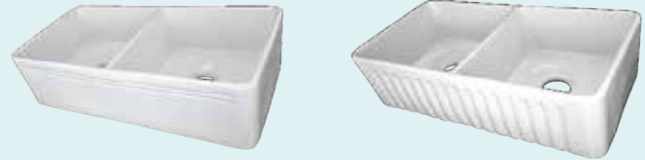

PARTITION 50/50 Style

CH1410
Optional Grid Set #78
Outer: 33-1/4" x 18" x 10"
Inner: 31" x 16-1/2" x 7-1/2"

The Partition is "Dual-Mountable", featuring a notched front on one side, and a fluted front on the other.