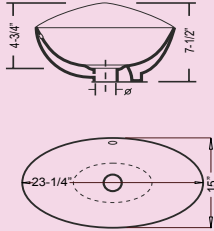

Outer: 23-1/4" x 15" x 7-1/2"
Inner: Slope to 14-1/2" x 4-3/4"

CH1210 (White)
CH1220 (Bisque)
CH1230 (Black)