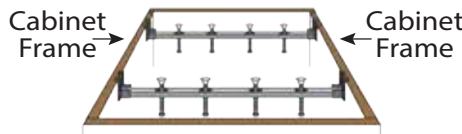

"Redondo"

• White **735-UM-WH**
• Biscuit **735-UM-BS**
• Black **735-UM-BK**

33" x 22" x 10" / 8"

"La Quinta"

• White **728-UM-WH**
• Biscuit **728-UM-BS**
• Black **728-UM-BK**

16" x 17-1/2" x 9"

VANCE UNDERMOUNT SINK
INSTALLATION KIT -
REQUIRED FOR WARRANTY
ON CECO SINKS
#QN25UM