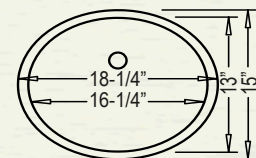

CONTINENTAL

Ceramic Sinks

A SUPERIOR LINE OF HIGH QUALITY

Vitreous China
Porcelain Style Sinks

Sink Colors

White

Bisque

Black

Please Check Models For Availability

All porcelain sinks are fired at a very high temperature. Final dimensions may vary slightly.

Oval Undermount

LOTUS

* ADA COMPLIANT

Outer: 19-3/8" x 15-3/4" x 8-1/4"
Inner: 17-3/8" x 14-1/4" x 6-1/2"

YES933 (White)
YES935 (Bisque)

OVAL ADA

* ADA COMPLIANT

Outer: 19" x 16" x 5-1/2"
Inner: 16-1/2" x 13-3/2" x 3-1/2"

CH966 (White)

MARADA

* ADA COMPLIANT

Outer: 18-1/4" x 15" x 8"
Inner: 16-1/4" x 13" x 6"

CH980 (White)
CH992 (Bisque)

ACORN

* ADA COMPLIANT

Outer: 17-1/8" x 14" x 7-3/4"
Inner: 15-1/4" x 12" x 6"

CH833 (White)
CH835 (Bisque)
CH851 (Black)

BUD

* ADA COMPLIANT

Outer: 15-1/2" x 13-1/2" x 8"
Inner: 13-1/2" x 11-1/2" x 6-1/4"

CH883 (White)
CH885 (Bisque)

ORBIT

* ADA COMPLIANT

Outer: 17" dia. x 7"
Inner: 15" dia. x 4-3/4"

CH1310 (White)
CH1320 (Bisque)
CH1330 (Black)

*ADA-Compliant when installed according to ADA mounting guidelines