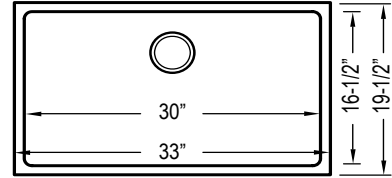

33" x 22-1/8" x 8-3/4"

"Doheny"

• White **748-UM-WH**
• Biscuit **748-UM-BS**
• Black **748-UM-BK**

33" x 19-1/2" x 8"

"Del Rey"

• White **754-UM-WH**
• Biscuit **754-UM-BS**
• Black **754-UM-BK**

33" x 19-1/2" x 9"