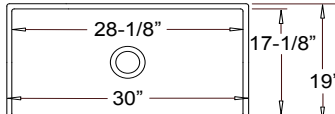

30" x 19" x 10"