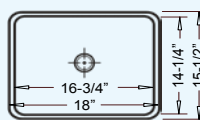

DELRAY

Outer: 21-1/2" x 18" x 6-3/4"
Inner: 18-1/8" x 11-1/2" x 4"

CH640 (White)
CH650 (Bisque)

*Delray drop-in lip height: 3-1/2"
Can also be installed as a vessel*

LAVER

Outer: 18" x 15-1/2" x 7"
Inner: 16-3/4" x 14-1/4" x 5-1/4"
CH810 (White)