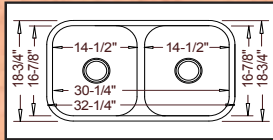

32-1/4" x 18-3/4"
overall depth: 9"
divide depth: 6"