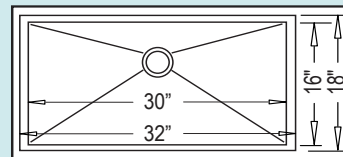

URBAN PLACE Handmade Sinks

PREMIER URBAN-APRONS w/RADIAL BOWLS!

Available in 30", 33", and 35" Widths - 6-1/2 Inch Front Apron allows it to fit into most standard cabinets with NO CUTTING!!!

Large Single Apron

These Apron sinks feature Radial R10mm rounded inside corners, and include Grid(s) and an LI-XD Strainer

30" - R-ZS-3000

Bowl Size: 26" x 17" x 9"

33" - R-ZS-3300

Bowl Size: 29" x 17" x 9"

35" - R-ZS-3500

Bowl Size: 31" x 17" x 9"

Low-Divide 50-50 Apron

30" - R-ZS-3050

Inner Dims: 27" x 17" x 9"

Bowl Size: 12-1/2" x 17" x 9"

33" - R-ZS-3350

Inner Dims: 29" x 17" x 9"

Bowl Size: 14" x 17" x 9"

35" - R-ZS-3550

Inner Dims: 31" x 17" x 9"

Bowl Size: 15" x 17" x 9"

URBAN DROP-IN MODELS

Dual Mount Configuration

Available In Zero-Edge Style • 33" x 22" x 9"

Drop-In Single Bowl

ZS-T-3322-9-1

Grid Set #GD-129

Drop-In 50-50

ZS-T-3322-9-2

Grid Set #GD-130

URBAN 7" Depth MODELS

Available In Zero-Edge Style • Features Rear Drain

7" 50-50
ZS-100-32187

32" x 18" X 7"

Optional Grid Set #100

Optional Grid Set #101

7" Single Bowl
ZS-300-32187

32" x 18" X 7"

R240402