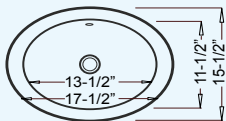

YES300-3 (White)
YES310-3 (Bisque)

DERBY

Outer: 17-1/2" x 15-1/2" x 7"
Inner: 13-1/2" x 11-1/2" x 5-1/4"

CH333 (White)
CH335 (Bisque)
CH351 (Black)

DUGOUT

Outer: 22-1/2" x 18-1/4" x 8-7/8"
Inner: 16-3/4" x 11-1/8" x 5-3/4"