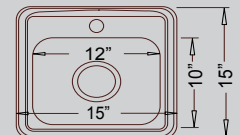

25" x 22" x 8"

Top-Mount Stainless

DI-6040
60/40 Style

33" x 22" x 8" / 7"

DI-MS
"D" Bowl Style

25" x 22" x 9"

DI-769
Small Single / Bar Style

15" x 15" x 5-1/2"