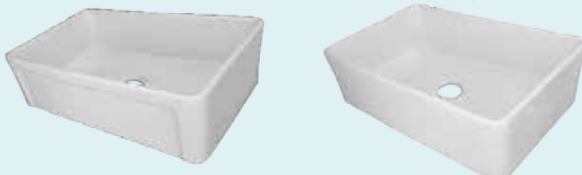

TRADITION Large Single Style

CH1110
Optional Grid #79
Outer: 30" x 20" x 10"
Inner: 28-1/2" x 18-1/2" x 7-1/2"

The Tradition is "Dual-Mountable", featuring a notched front on one side, and a smooth front on the other.