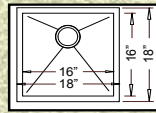

FARMHOUSE SINKS

HOMEPLACE 15 GAUGE STAINLESS STEEL

"Handmade" SERIES

Optional grid(s) and strainers are available for all Homeplace models

"CROCKETT"

HBS3018-N (Zero Edge)
HR-HBS3018B-N (Radial)
Grid #GD-126

30" x 18" x 10"

"JASPER"

HBS3219-N (Zero Edge)
HR-HBS3219B-N (Radial)
Grid #GD-125

32" x 19" x 10"

"BOWIE" 50/50

HA120-N (Zero Edge)
HR-HA120B-N (Radial)
Grid Set #GD-124

32" x 19" x 10"

"FAIRFIELD" 50/50

HBE2920-N (Zero Edge)
HR-HBE2920B-N (Radial)
Grid #GD-131 (Two needed for set)

29" x 20" x 10"

"KILGORE" 60/40

HBO3320A-N (Zero Edge)
HR-HBO3320AB-N (Radial)
Reverse Available - **Both Styles!**
Big Bowl Grid #GD-132 ~ Small Bowl Grid #GD-131

33" x 20" x 10"

"LIBERTY" 50/50

HBE3720-N (Zero Edge)
HR-HBE3720B-N (Radial)
Grid #GD-132 (Two needed for set)

37" x 20" x 10"

"LIVINGSTON" 60/40

HBO3320-N (Zero Edge)
HR-HBO3320B-N (Radial)
Big Bowl Grid #GD-132 ~ Small Bowl Grid #GD-131

33" x 20" x 10"

"ALTO"

HBS2318-N (Zero Edge)
HR-HBS2318B-N (Radial)
Grid #GD-135

23" x 18" x 10"

"RUSK"

HBB1920-N (Zero Edge)
HR-HBB1920B-N (Radial)
Grid #GD-132

19" x 20" x 10"

"CONROE"

HBB1818-N (Zero Edge)
HR-HBB1818B-N (Radial)
Grid #GD-134

18" x 18" x 10"

"CARTHAGE"

HBB1520-N (Zero Edge)
HR-HBB1520B-N (Radial)
Grid #GD-131

15" x 20" x 10"

"NEWTON"

HA2385-N (Zero Edge)
HR-HA2385B-N (Radial)
Grid #GD-117

23" x 8-1/2" x 6-1/2"

"MILAM" LAUNDRY SINK

HR-HA450B-N (Radial) Grid #GD-135

23-1/2" x 18-1/2" x 12"

See Optional Strainers
in the
Accessories Section

"HENDERSON" DROP-IN

HR-HA291B (Radial) Grid Set #GD-043

33" x 22" x 9-1/2"

The "Henderson" (available with Radial bowls) is a unique HANDMADE 15 gauge "Drop-In" design, that simply replaces the traditional 33" x 22" drop-in sink. When installed, it gives an otherwise plain kitchen a new upscale and updated look.

R231222