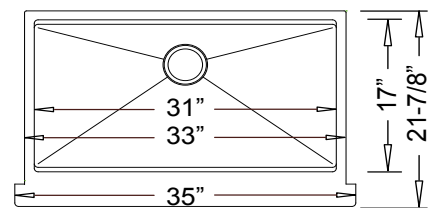

Additional Cutting Boards Optionally Available:

"Lower Level"
12-1/2" x 16-7/8"

CB-011
CB-011-BWL
(Board and Bowl
sold separately)

"Upper Level"
12-1/2" x 17-7/8"

CB-012

All Ridge sinks feature "Radial" R10mm inside rounded corners for easier cleaning

RG33UM
Requires Reveal Cutout

33" x 19-1/2" x 10"

RG33APRON
Reveal -or- Flush Cutout

33" x 21-1/4" x 10"

RG35SHAP
Reveal -or- Flush Cutout

35" x 21-7/8" x 10"

RG35SHAP features a self-trimming 6-1/2" front apron