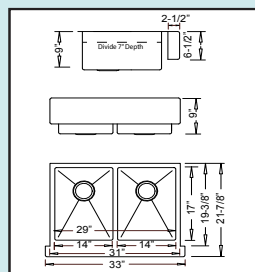

Low-Divide 50-50 Apron