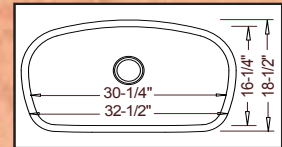

29-1/8" x 18-1/2"
depth 8"

VS18199

Unique Large Single

Optional Grid #GD-106

32-1/2" x 18-1/2"
depth 9"

VS18339

70/30 Shaped Large Single

Optional Grid #GD-107