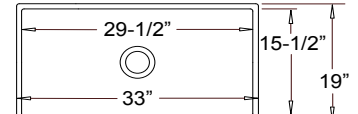

33" x 19" x 10"

Optional Grid #GD-141

--- Workstations with Offset Drain (Reversible Installation - Drain can be on Left -or- Right Side) ---
Includes Grid, Drain and both a Metal Colander and Wooden Cutting Board Which "Float" Above Sink

33" Workstation is Available in 2 Finishes (Shown in White)

NE-7391
White