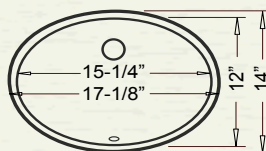

CH980 (White)
CH992 (Bisque)

ACORN

* ADA COMPLIANT

Outer: 17-1/8" x 14" x 7-3/4"
Inner: 15-1/4" x 12" x 6"

CH833 (White)
CH835 (Bisque)
CH851 (Black)

BUD

* ADA COMPLIANT

Outer: 15-1/2" x 13-1/2" x 8"
Inner: 13-1/2" x 11-1/2" x 6-1/4"