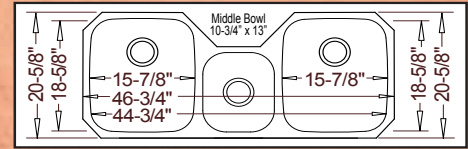

* Please see our ADA page for these models. ADA installation templates match their corresponding full-depth counterparts.

Additional *Lancer* Models

VS18300

Triple Bowl

Optional Grid Set #GD-108

46-3/4" x 20-5/8" ~ depth 9" / 6-7/8" / 9"