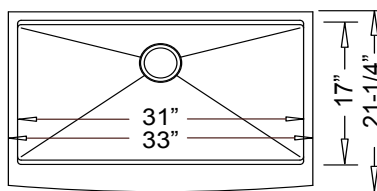

Additional Cutting Boards Optionally Available:

"Lower Level"
12-1/2" x 16-7/8"

CB-011
CB-011-BWL
(Board and Bowl
sold separately)

"Upper Level"
12-1/2" x 17-7/8"

CB-012

All Ridge sinks feature "Radial" R10mm inside rounded corners for easier cleaning

RG33UM
Requires Reveal Cutout

33" x 19-1/2" x 10"

RG33APRON
Reveal -or- Flush Cutout

33" x 21-1/4" x 10"

RG35SHAP
Reveal -or- Flush Cutout

35" x 21-7/8" x 10"

RG35SHAP features a self-trimming 6-1/2" front apron