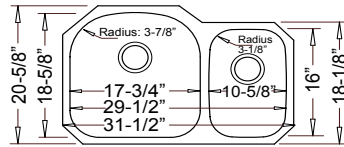

Optional Grid Set #GD-015

----- **70/30 Style** -----

PR-7030

REGAL

Le SABRE

LE-297B

FA708

Reverse Not Available

Reverse LE-297BR

Reverse **FA-708R**