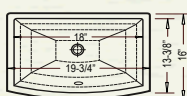

BOWE

Outer: 19-3/4" x 16" x 7-3/8"
Inner: 18" x 13-3/8" x 5-1/4"

CH470 (White)