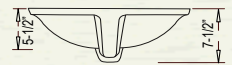

Rectangular Undermount

TROUGH

* ADA COMPLIANT

Outer: 23-1/2" x 14-1/2" x 7-3/4"
Inner: 20-3/4" x 12-1/4" x 5-1/2"

CH433 (White)
CH435 (Bisque)
CH455 (Black)

TRENCH

* ADA COMPLIANT

Outer: 20-7/8" x 14-5/8" x 8-1/4"
Inner: 18-1/2" x 12-3/8" x 6-1/4"

YES483 (White)
YES485 (Bisque)
YES490 (Black)

SCOOP

* ADA COMPLIANT

Outer: 20-1/4" x 15" x 7-1/2"
Inner: 18-1/4" x 13" x 5-1/2"

YES4410 (White)
YES4420 (Bisque)

DART

* ADA COMPLIANT

Outer: 18-1/8" x 13" x 7-1/2"
Inner: 16-1/4" x 11" x 5-1/2"

YES6360 (White)
YES6365 (Bisque)

BASIN

* ADA COMPLIANT

Outer: 20-7/8" x 13-5/8" x 7-1/4"
Inner: 18-3/4" x 11-1/2" x 5-1/2"

YES533 (White)
YES535 (Bisque)

CLUTCH

* ADA COMPLIANT

Outer: 17-1/4" x 17-1/4" x 7-1/2"
Inner: 14-7/8" x 14-7/8" x 5-3/4"

YES1717 (White)

CREST

* ADA COMPLIANT

Outer: 20-3/4" x 14" x 7-1/4"
Inner: 17-1/4" x 12-5/8" x 5-1/4"

YES3910 (White)

FRAME

Outer: 20" x 16" x 7"
Inner: 17-1/4" x 13-1/8" x 4-1/2"

CH1910 (White)
CH1930 (Bisque)

BOWE

Outer: 19-3/4" x 16" x 7-3/8"
Inner: 18" x 13-3/8" x 5-1/4"

CH470 (White)

CHECKER

Outer: 16" x 16" x 7-1/8"
Inner: 13-5/8" x 13-5/8" x 5-1/8"

YES1414 (White)

FLUME

Outer: 21-1/8" x 16" x 7-1/8"
Inner: 19-1/2" x 14-5/8" x 5"

YES1914 (White)

HATCH

Outer: 22-1/8" x 15" x 6-7/8"
Inner: 19-7/8" x 13" x 5-1/8"

YES2115 (White)

*ADA-Compliant when installed according to ADA mounting guidelines