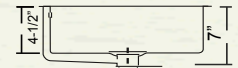

YES1717 (White)

CREST

* ADA COMPLIANT

Outer: 20-3/4" x 14" x 7-1/4"
Inner: 17-1/4" x 12-5/8" x 5-1/4"

YES3910 (White)

FRAME

Outer: 20" x 16" x 7"
Inner: 17-1/4" x 13-1/8" x 4-1/2"

CH1910 (White)
CH1930 (Bisque)