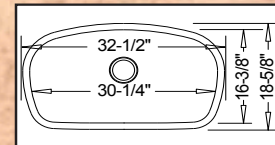

32-1/4" x 18-7/8"
overall depth: 8-3/4"
divide depth: 5-1/2"

Optional Grid Set #GD-021

"REGATTA"
LE-R12
"Rounded Single"

32-1/2" x 18-5/8"
depth 9"

Optional Grid Set #GD-074

"VERDURA"
LE-535
"Bar / Prep"

15-3/4" x 18-1/8"
depth 8"