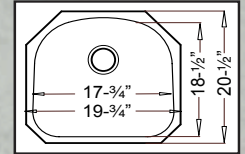

46" x 20-3/4" ~ depth 9" / 7" / 9"

"MANHATTAN"
LE-605
"Triple Bowl"

Optional Grid Set #GD-023

"Full 16 Gauge"

19-3/4" x 20-1/2" X 9"

"ELGIN"
FA-3305
"Small D Bowl"
Optional Grid #GD-39

"TRIBUTE"
LE-678
"Low Divide 50/50"