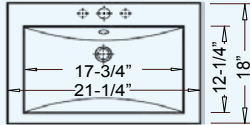

CH2510 (White)
CH2520 (Bisque)

LEDGE 3-HOLE

Outer: 21-1/4" x 18" x 6-3/4"
Inner: 17-3/4" x 12-1/4" x 5"

CH2510-3 (White)
CH2520-3 (Bisque)

CORNET

Outer: 21-1/2" x 14-3/4" x 7-1/2"
Inner: 17-1/2" x 11-1/4" x 5-1/4"