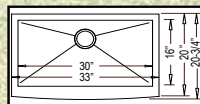

33 x 20-3/4" x 10"