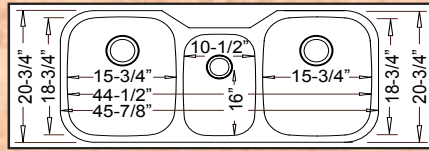

46" x 20-3/4" ~ depth 9" / 7" / 9"

"MANHATTAN"
LE-605
"Triple Bowl"

Optional Grid Set #GD-023

"Full 16 Gauge"

19-3/4" x 20-1/2" X 9"

"ELGIN"
FA-3305
"Small D Bowl"
Optional Grid #GD-39

"TRIBUTE"
LE-678
"Low Divide 50/50"