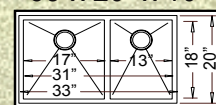

32" x 19" x 10"

"FRANKLIN"

FRANKLIN (Zero Edge)
HR-FRANKLIN (Radial)
Grid Set #GD-036

33" x 20" x 10" / 8"

"CLEVELAND"

HFO3320 (Zero Edge)
HR-HFO3320B (Radial)
Grids: Big Bowl #GD-035 ~ Small Bowl #GD-024

33" x 20" x 10"