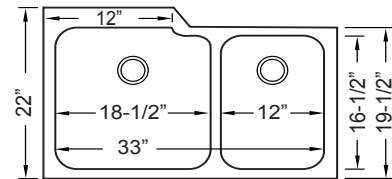

33" x 22" x 10" / 8"