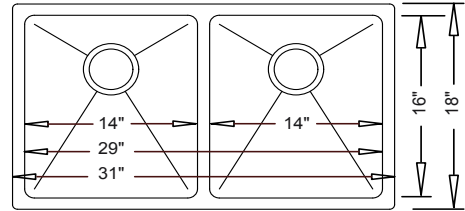

MP5050

An ADA-compliant version of MP5050 is also available. Please see our ADA page.

"50-50"

31" x 18" x 9" / 9"

Optional Grid Set #GD-146

MP3118

An ADA-compliant version of MP3118 is also available. Please see our ADA page.