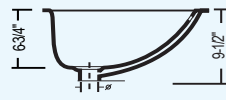

CH2320 (White)
CH2330 (Bisque)

PALM

Outer: 22" x 18-1/8" x 9-1/2"
Inner: 18-1/4" x 10-1/2" x 6-3/4"

CH570 (White)
CH571 (Bisque)
CH572 (Black)

TULIP

Outer: 17-1/2" x 14-1/4" x 7"
Inner: 15" x 12-1/4" x 5"

CH500 (White)
CH510 (Bisque)
CH520 (Black)