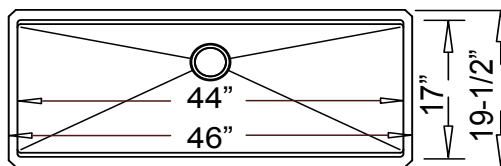

RG33UM and RG46UM require a reveal cutout so that the included cutting board will fit. The Apron models will work either way.

R230502