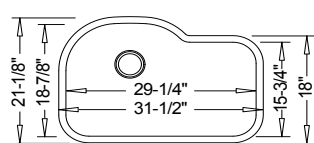

Optional Grid #GD-075

----- **Unique 70/30 Shaped Large Single** -----

**Primo
Equivalent Not
Available**

BRAVO

ORCA

LE-R14

FA958