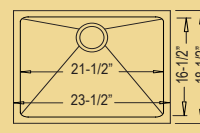

23-1/2" x 18-1/2" X 5-1/2"