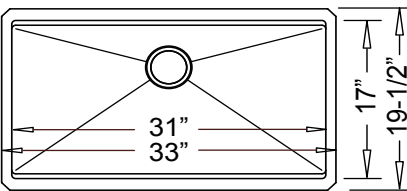

An exclusive, heavy 15 gauge line of sinks which will complement any kitchen. Ridge sinks are a "complete package". All models include:

- Cutting Board
- Sink Grid
- Colander
- Strainer
- Roll-Up Dish Rack

Ridge sinks are designed to be used with a reveal cutout. They feature a ledge that runs all around the inside of the sink, one-half inch down from the top, into which accessories can "float". This is called the "lower level".

The "upper level" is the top of the sink, which is created by means of the reveal cutout.

For all models, the included colander and roll-up dish rack sit in the "lower level". For the two undermount models RG33UM and RG46UM, the included cutting boards are longer, and designed to sit in the "upper level". They will not fit into the "lower level", and would require a **Reveal Cutout**. The same applies to the optional "upper level" cutting board CB-012.

Additional Cutting Boards Optionally Available:

"Lower Level"
12-1/2" x 16-7/8"

"Upper Level"
12-1/2" x 17-7/8"

All Ridge sinks feature "Radial" R10mm inside rounded corners for easier cleaning

RG33UM
Requires Reveal Cutout

RG33APRON
Reveal -or- Flush Cutout

RG35SHAP
Reveal -or- Flush Cutout

RG35SHAP features a self-trimming 6-1/2" front apron

RG46UM
Requires Reveal Cutout

RG33UM and RG46UM require a reveal cutout so that the included cutting board will fit. The Apron models will work either way.

R230502