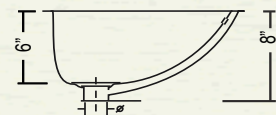

CONTINENTAL

Ceramic Sinks

A SUPERIOR LINE OF HIGH QUALITY

Vitreous China
Porcelain Style Sinks

Sink Colors

White

Bisque

Black

Please Check Models For Availability

All porcelain sinks are fired at a very high temperature. Final dimensions may vary slightly.

Oval Undermount

LOTUS

* ADA COMPLIANT

Outer: 19-3/8" x 15-3/4" x 8-1/4"
Inner: 17-3/8" x 14-1/4" x 6-1/2"

YES933 (White)
YES935 (Bisque)

OVAL ADA

* ADA COMPLIANT

Outer: 19" x 16" x 5-1/2"
Inner: 16-1/2" x 13-3/2" x 3-1/2"

CH966 (White)

MARADA

* ADA COMPLIANT

Outer: 18-1/4" x 15" x 8"
Inner: 16-1/4" x 13" x 6"

CH980 (White)
CH992 (Bisque)

ACORN

* ADA COMPLIANT

Outer: 17-1/8" x 14" x 7-3/4"
Inner: 15-1/4" x 12" x 6"

CH833 (White)
CH835 (Bisque)
CH851 (Black)

BUD

* ADA COMPLIANT

Outer: 15-1/2" x 13-1/2" x 8"
Inner: 13-1/2" x 11-1/2" x 6-1/4"

CH883 (White)
CH885 (Bisque)

ORBIT

* ADA COMPLIANT

Outer: 17" dia. x 7"
Inner: 15" dia. x 4-3/4"

CH1310 (White)
CH1320 (Bisque)
CH1330 (Black)

*ADA-Compliant when installed according to ADA mounting guidelines