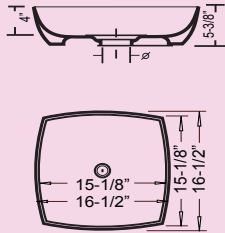

Outer: 16-1/2" x 16-1/2" x 5-3/8"
Inner: 15-1/8" x 15-1/8" x 4"

CH5110 (White)
CH5120 (Bisque)
CH5130 (Black)