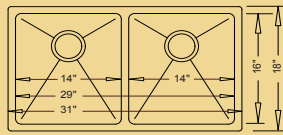

Medium Single Style

23" x 17-3/4" x 5-1/2"

ADA-MP5050
Large Single Style

31" x 18" X 5-1/2"

Metro Place ADA Undermount Models

Featuring R20mm Rounded Inside “Radial” Corners

ADA-MP3118
Medium Single Style

31" x 18" X 5-1/2"