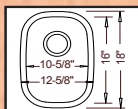

12-5/8" x 18"
depth 7"