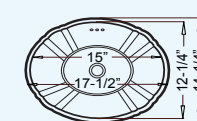

CH2320 (White)
CH2330 (Bisque)

PALM

Outer: 22" x 18-1/8" x 9-1/2"
Inner: 18-1/4" x 10-1/2" x 6-3/4"

CH570 (White)
CH571 (Bisque)
CH572 (Black)

TULIP

Outer: 17-1/2" x 14-1/4" x 7"
Inner: 15" x 12-1/4" x 5"

CH500 (White)
CH510 (Bisque)
CH520 (Black)