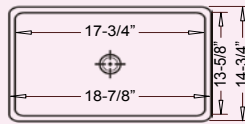

BLOCK

Outer: 18-7/8" x 14-3/4" x 5-1/4"
Inner: 17-3/4" x 13-5/8" x 4-1/4"

CH888 (White)