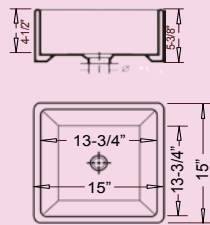

Outer: 15" x 15" x 5-3/8"
Inner: 13-3/4" x 13-3/4" x 4-1/2"
CH555 (White)