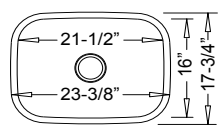

Optional Grid #GD-071

----- **Medium Single** -----

PR-MD

MURPHY

CENTURY

LE-862

FA268