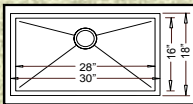

FARMHOUSE SINKS

HOMEPLACE 15 GAUGE STAINLESS STEEL

"Handmade" SERIES

Optional grid(s) and strainers are available for all Homeplace models

"CROCKETT"

HBS3018-N (Zero Edge)
HR-HBS3018B-N (Radial)
Grid #GD-126

30" x 18" x 10"

"JASPER"

HBS3219-N (Zero Edge)
HR-HBS3219B-N (Radial)
Grid #GD-125

32" x 19" x 10"

"BOWIE" 50/50

HA120-N (Zero Edge)
HR-HA120B-N (Radial)
Grid Set #GD-124

32" x 19" x 10"

"FAIRFIELD" 50/50

HBE2920-N (Zero Edge)
HR-HBE2920B-N (Radial)
Grid #GD-131 (Two needed for set)

29" x 20" x 10"

"KILGORE" 60/40

HBO3320A-N (Zero Edge)
HR-HBO3320AB-N (Radial)
Reverse Available - **Both Styles!**
Big Bowl Grid #GD-132 ~ Small Bowl Grid #GD-131

33" x 20" x 10"

"LIBERTY" 50/50

HBE3720-N (Zero Edge)
HR-HBE3720B-N (Radial)
Grid #GD-132 (Two needed for set)

37" x 20" x 10"

"LIVINGSTON" 60/40

HBO3320-N (Zero Edge)
HR-HBO3320B-N (Radial)
Big Bowl Grid #GD-132 ~ Small Bowl Grid #GD-131

33" x 20" x 10"

"ALTO"

HBS2318-N (Zero Edge)
HR-HBS2318B-N (Radial)
Grid #GD-135

23" x 18" x 10"

"RUSK"

HBB1920-N (Zero Edge)
HR-HBB1920B-N (Radial)
Grid #GD-132

19" x 20" x 10"

"CONROE"

HBB1818-N (Zero Edge)
HR-HBB1818B-N (Radial)
Grid #GD-134

18" x 18" x 10"

"CARTHAGE"

HBB1520-N (Zero Edge)
HR-HBB1520B-N (Radial)
Grid #GD-131

15" x 20" x 10"

"NEWTON"

HA2385-N (Zero Edge)
HR-HA2385B-N (Radial)
Grid #GD-117

23" x 8-1/2" x 6-1/2"

"MILAM" LAUNDRY SINK

HR-HA450B-N (Radial) Grid #GD-135

23-1/2" x 18-1/2" x 12"

See Optional Strainers
in the
Accessories Section

"HENDERSON" DROP-IN

HR-HA291B (Radial) Grid Set #GD-043

33" x 22" x 9-1/2"

The "Henderson" (available with Radial bowls) is a unique HANDMADE 15 gauge "Drop-In" design, that simply replaces the traditional 33" x 22" drop-in sink. When installed, it gives an otherwise plain kitchen a new upscale and updated look.

R231222