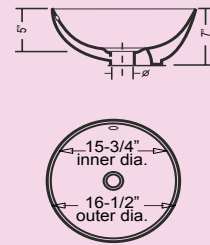

PACE

Outer: 15" x 15" x 5-3/8"
Inner: 13-3/4" x 13-3/4" x 4-1/2"
CH555 (White)

RIM

Outer: 18-1/4" dia. x 6-3/4"
Inner: 17-1/8" dia. x 4-5/8"

CH6110 (White)
CH6120 (Bisque)
CH6130 (Black)

TUB

Outer: 18-3/4" x 13-1/4" x 5-1/2"
Inner: 17-3/4" x 12-1/4" x 4-1/2"