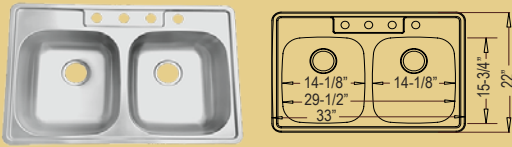

ADA Drop-In Models

3-Hole: ADA-922-3
4-Hole: ADA-922-4
50/50 Style
33" x 22" x 6" / 6"