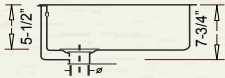

Rectangular Undermount

TROUGH

* ADA COMPLIANT

Outer: 23-1/2" x 14-1/2" x 7-3/4"
Inner: 20-3/4" x 12-1/4" x 5-1/2"

CH433 (White)
CH435 (Bisque)
CH455 (Black)

TRENCH

* ADA COMPLIANT

Outer: 20-7/8" x 14-5/8" x 8-1/4"
Inner: 18-1/2" x 12-3/8" x 6-1/4"

YES483 (White)
YES485 (Bisque)
YES490 (Black)

SCOOP

* ADA COMPLIANT

Outer: 20-1/4" x 15" x 7-1/2"
Inner: 18-1/4" x 13" x 5-1/2"

YES4410 (White)
YES4420 (Bisque)

DART

* ADA COMPLIANT

Outer: 18-1/8" x 13" x 7-1/2"
Inner: 16-1/4" x 11" x 5-1/2"

YES6360 (White)
YES6365 (Bisque)

BASIN

* ADA COMPLIANT

Outer: 20-7/8" x 13-5/8" x 7-1/4"
Inner: 18-3/4" x 11-1/2" x 5-1/2"

YES533 (White)
YES535 (Bisque)

CLUTCH

* ADA COMPLIANT

Outer: 17-1/4" x 17-1/4" x 7-1/2"
Inner: 14-7/8" x 14-7/8" x 5-3/4"

YES1717 (White)

CREST

* ADA COMPLIANT

Outer: 20-3/4" x 14" x 7-1/4"
Inner: 17-1/4" x 12-5/8" x 5-1/4"

YES3910 (White)

FRAME

Outer: 20" x 16" x 7"
Inner: 17-1/4" x 13-1/8" x 4-1/2"

CH1910 (White)
CH1930 (Bisque)

BOWE

Outer: 19-3/4" x 16" x 7-3/8"
Inner: 18" x 13-3/8" x 5-1/4"

CH470 (White)

CHECKER

Outer: 16" x 16" x 7-1/8"
Inner: 13-5/8" x 13-5/8" x 5-1/8"

YES1414 (White)

FLUME

Outer: 21-1/8" x 16" x 7-1/8"
Inner: 19-1/2" x 14-5/8" x 5"

YES1914 (White)

HATCH

Outer: 22-1/8" x 15" x 6-7/8"
Inner: 19-7/8" x 13" x 5-1/8"

YES2115 (White)

*ADA-Compliant when installed according to ADA mounting guidelines