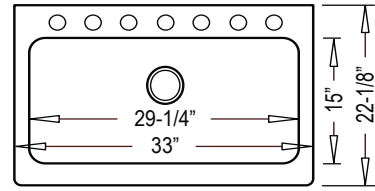

CLOSEOUT ON PEMBERTON

PLEASE ENQUIRE FOR DETAILS

CECO

Quality • Value • Style
"Over 85 Years Experience"

Enameled Undermount
CAST IRON SINKS

"Avilia"

Features Multiple Faucet Holes

• White **691-UM-FS-20**