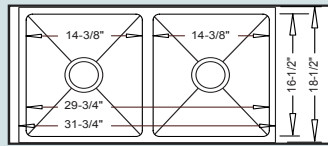

URBAN PLACE

Handmade Sinks

Most Urbanplace Available in TWO Styles!

Radial R15mm Inside Rounded Corners
-OR- Zero Edge Square Inside Corners

Where Applicable,

Images and line drawings show radial version

Made from heavy 18 Gauge Stainless Steel
Please specify radial or zero-edge model when ordering.

"CONGREGATION"

Radial: R-ZS-100 ■ Zero-Edge: ZS-100

Optional Grid Set #GD-040

31-3/4" x 18-1/2" X 9"