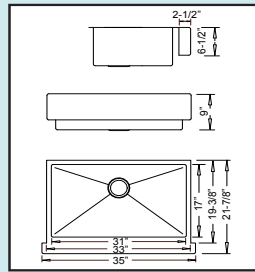

These Apron sinks feature Radial R10mm rounded inside corners, and include Grid(s) and an LI-XD Strainer

Drawings show 35" width versions

30" - R-ZS-3000

Bowl Size: 26" x 17" x 9"

33" - R-ZS-3300

Bowl Size: 29" x 17" x 9"