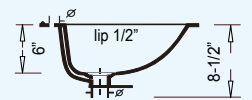

Outer: 22-1/8" x 18-7/8" x 8-1/2"
Inner: 18-1/8" x 12-1/2" x 6"

YES300-3 (White)
YES310-3 (Bisque)