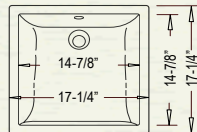

Rectangular Undermount

TROUGH

* ADA COMPLIANT

Outer: 23-1/2" x 14-1/2" x 7-3/4"
Inner: 20-3/4" x 12-1/4" x 5-1/2"

CH433 (White)
CH435 (Bisque)
CH455 (Black)

TRENCH

* ADA COMPLIANT

Outer: 20-7/8" x 14-5/8" x 8-1/4"
Inner: 18-1/2" x 12-3/8" x 6-1/4"

YES483 (White)
YES485 (Bisque)
YES490 (Black)

SCOOP

* ADA COMPLIANT

Outer: 20-1/4" x 15" x 7-1/2"
Inner: 18-1/4" x 13" x 5-1/2"

YES4410 (White)
YES4420 (Bisque)

DART

* ADA COMPLIANT

Outer: 18-1/8" x 13" x 7-1/2"
Inner: 16-1/4" x 11" x 5-1/2"

YES6360 (White)
YES6365 (Bisque)

BASIN

* ADA COMPLIANT

Outer: 20-7/8" x 13-5/8" x 7-1/4"
Inner: 18-3/4" x 11-1/2" x 5-1/2"

YES533 (White)
YES535 (Bisque)

CLUTCH

* ADA COMPLIANT

Outer: 17-1/4" x 17-1/4" x 7-1/2"
Inner: 14-7/8" x 14-7/8" x 5-3/4"

YES1717 (White)

CREST

* ADA COMPLIANT

Outer: 20-3/4" x 14" x 7-1/4"
Inner: 17-1/4" x 12-5/8" x 5-1/4"

YES3910 (White)

FRAME

Outer: 20" x 16" x 7"
Inner: 17-1/4" x 13-1/8" x 4-1/2"

CH1910 (White)
CH1930 (Bisque)

BOWE

Outer: 19-3/4" x 16" x 7-3/8"
Inner: 18" x 13-3/8" x 5-1/4"

CH470 (White)

CHECKER

Outer: 16" x 16" x 7-1/8"
Inner: 13-5/8" x 13-5/8" x 5-1/8"

YES1414 (White)

FLUME

Outer: 21-1/8" x 16" x 7-1/8"
Inner: 19-1/2" x 14-5/8" x 5"

YES1914 (White)

HATCH

Outer: 22-1/8" x 15" x 6-7/8"
Inner: 19-7/8" x 13" x 5-1/8"

YES2115 (White)

*ADA-Compliant when installed according to ADA mounting guidelines