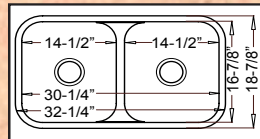

Optional Grid Set #GD-021

"REGATTA"
LE-R12
"Rounded Single"