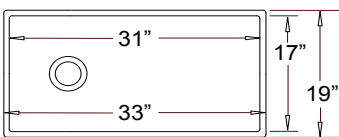

--- Apron Style Single Bowl with Offset Drain ---
(Reversible Installation - Drain can be on Left -or- Right Side) ---
Available in 2 Finishes (Shown in Matte Black)

NE-7392
White