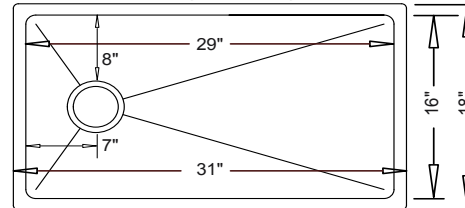

"Large Single"

31" x 18" x 9"

Optional Grid #GD-147

MP5311

MP5311 Features Reversible Installation; Drain Can Go on Either Side. (Left Installation Shown.)

"Offset Large Single"

31" x 18" x 9"

Optional Grid #GD-148