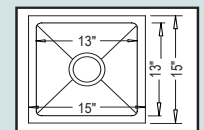

"LIBATION"

Radial: R-ZS-500 ■ Zero-Edge: ZS-500

15" x 15" X 9"

Grid Not Available