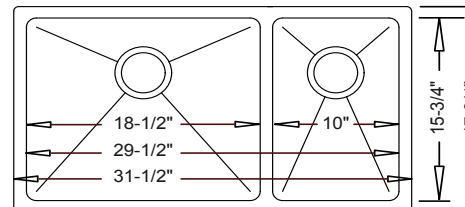

"70-30"

31-1/2" x 17-3/4" x 9" / 7"

Optional Grid Set #GD-149