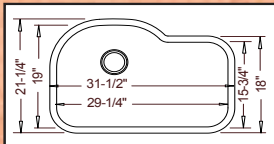

31-1/2" x 21-1/4"
depth 9"