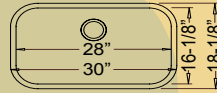

Large Single Style

30" x 18-1/8" x 5-1/2"

ADA-862