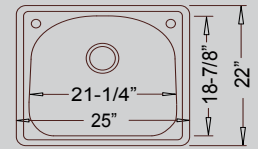

25" x 22" x 8"

Top-Mount Stainless

DI-6040
60/40 Style

33" x 22" x 8" / 7"

DI-MS
"D" Bowl Style

25" x 22" x 9"

DI-769
Small Single / Bar Style

15" x 15" x 5-1/2"