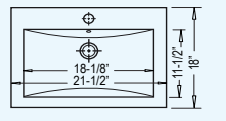

Outer: 21-1/2" x 18" x 6-3/4"
Inner: 18-1/8" x 11-1/2" x 4"

CH640 (White)
CH650 (Bisque)

*Delray drop-in lip height: 3-1/2"
Can also be installed as a vessel*