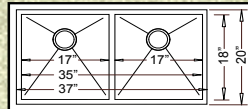

33" x 20" x 10"

"LIBERTY" 50/50

HBE3720-N (Zero Edge)
HR-HBE3720B-N (Radial)
Grid #GD-132 (Two needed for set)

37" x 20" x 10"

"LIVINGSTON" 60/40

HBO3320-N (Zero Edge)
HR-HBO3320B-N (Radial)
Big Bowl Grid #GD-132 ~ Small Bowl Grid #GD-131