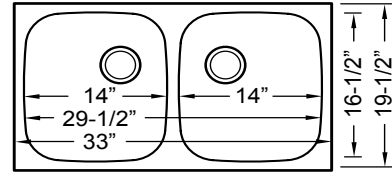

33" x 22-1/8" x 8-3/4"

"Doheny"

• White **748-UM-WH**
• Biscuit **748-UM-BS**
• Black **748-UM-BK**

33" x 19-1/2" x 8"

"Del Rey"

• White **754-UM-WH**
• Biscuit **754-UM-BS**
• Black **754-UM-BK**

33" x 19-1/2" x 9"