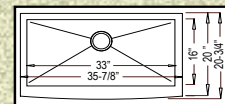

35-7/8" x 20-3/4" x 10"