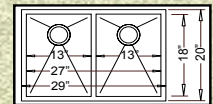

FARMHOUSE SINKS

HOMEPLACE 15 GAUGE STAINLESS STEEL

"Handmade" SERIES

Optional grid(s) and strainers are available for all Homeplace models

"CROCKETT"

HBS3018-N (Zero Edge)
HR-HBS3018B-N (Radial)
Grid #GD-126

30" x 18" x 10"

"JASPER"

HBS3219-N (Zero Edge)
HR-HBS3219B-N (Radial)
Grid #GD-125

32" x 19" x 10"

"BOWIE" 50/50

HA120-N (Zero Edge)
HR-HA120B-N (Radial)
Grid Set #GD-124

32" x 19" x 10"

"FAIRFIELD" 50/50

HBE2920-N (Zero Edge)
HR-HBE2920B-N (Radial)
Grid #GD-131 (Two needed for set)

29" x 20" x 10"

"KILGORE" 60/40

HBO3320A-N (Zero Edge)
HR-HBO3320AB-N (Radial)
Reverse Available - **Both Styles!**
Big Bowl Grid #GD-132 ~ Small Bowl Grid #GD-131

33" x 20" x 10"

"LIBERTY" 50/50

HBE3720-N (Zero Edge)
HR-HBE3720B-N (Radial)
Grid #GD-132 (Two needed for set)

37" x 20" x 10"

"LIVINGSTON" 60/40

HBO3320-N (Zero Edge)
HR-HBO3320B-N (Radial)
Big Bowl Grid #GD-132 ~ Small Bowl Grid #GD-131

33" x 20" x 10"

"ALTO"

HBS2318-N (Zero Edge)
HR-HBS2318B-N (Radial)
Grid #GD-135

23" x 18" x 10"

"RUSK"

HBB1920-N (Zero Edge)
HR-HBB1920B-N (Radial)
Grid #GD-132

19" x 20" x 10"

"CONROE"

HBB1818-N (Zero Edge)
HR-HBB1818B-N (Radial)
Grid #GD-134

18" x 18" x 10"

"CARTHAGE"

HBB1520-N (Zero Edge)
HR-HBB1520B-N (Radial)
Grid #GD-131

15" x 20" x 10"

"NEWTON"

HA2385-N (Zero Edge)
HR-HA2385B-N (Radial)
Grid #GD-117

23" x 8-1/2" x 6-1/2"

"MILAM" LAUNDRY SINK

HR-HA450B-N (Radial) Grid #GD-135

23-1/2" x 18-1/2" x 12"

See Optional Strainers
in the
Accessories Section

"HENDERSON" DROP-IN

HR-HA291B (Radial) Grid Set #GD-043

33" x 22" x 9-1/2"

The "Henderson" (available with Radial bowls) is a unique HANDMADE 15 gauge "Drop-In" design, that simply replaces the traditional 33" x 22" drop-in sink. When installed, it gives an otherwise plain kitchen a new upscale and updated look.

R231222