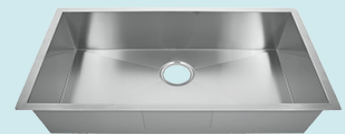

32" x 18" X 7"

Optional Grid Set #100

Optional Grid Set #101

7" Single Bowl
ZS-300-32187

32" x 18" X 7"

R240402

"Handmade"
SERIES

15