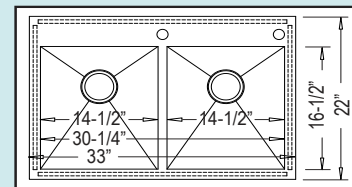

ZS-T-3322-9-2

Grid Set #GD-130