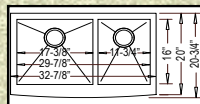

32-7/8" x 20-3/4" x 10"