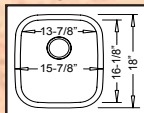

32-1/4" x 18-7/8"
overall depth: 8-3/4"
divide depth: 5-1/2"

Optional Grid Set #GD-021

"REGATTA"
LE-R12
"Rounded Single"

32-1/2" x 18-5/8"
depth 9"

Optional Grid Set #GD-074

"VERDURA"
LE-535
"Bar / Prep"

15-3/4" x 18-1/8"
depth 8"