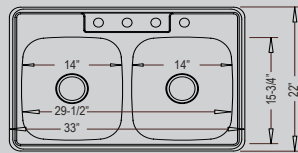

ADA Drop-In Models

3-Hole: ADA-922-3
4-Hole: ADA-922-4
50/50 Style
33" x 22" x 6" / 6"

ADA-966
Medium Single Style
25" x 22" x 6"

ADA-963
Small Single Style
20" x 20-1/2" x 6"

DROP-IN

(Non-ADA)

1-Hole: DI-5050-1
3-Hole: DI-5050-3
4-Hole: DI-5050-4
50/50 Style
(4-Hole Version Shown)

33" x 22" x 8" / 8"

1-Hole: DI-869-1
3-Hole: DI-869-3
4-Hole: DI-869-4

Large Single Style
(3-Hole Version Shown)

33" x 22" x 9"

1-Hole: DI-9668-1
4-Hole: DI-9668-4
Medium Single Style
(4-Hole Version Shown)

25" x 22" x 8"

Top-Mount Stainless

DI-6040
60/40 Style

33" x 22" x 8" / 7"

DI-MS
"D" Bowl Style

25" x 22" x 9"

DI-769
Small Single / Bar Style

15" x 15" x 5-1/2"

R240503