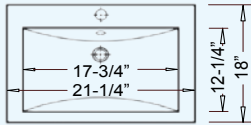

Outer: 21-1/4" x 18" x 6-3/4"
Inner: 17-3/4" x 12-1/4" x 5"

CH2510 (White)
CH2520 (Bisque)