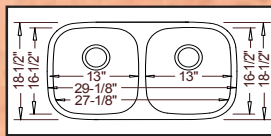

29-1/8" x 18-1/2"
depth 8"