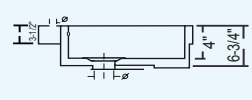

Outer: 21-1/2" x 18" x 6-3/4"
Inner: 18-1/8" x 11-1/2" x 4"

CH640 (White)
CH650 (Bisque)

*Delray drop-in lip height: 3-1/2"
Can also be installed as a vessel*