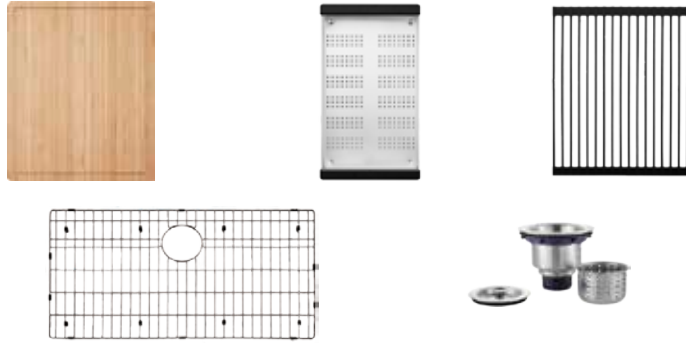

An exclusive, heavy 15 gauge line of sinks which will complement any kitchen. Ridge sinks are a "complete package". All models include:

- Cutting Board
- Sink Grid
- Colander
- Strainer
- Roll-Up Dish Rack

Ridge sinks are designed to be used with a reveal cutout. They feature a ledge that runs all around the inside of the sink, one-half inch down from the top, into which accessories can "float". This is called the "lower level".

The "upper level" is the top of the sink, which is created by means of the reveal cutout.

For all models, the included colander and roll-up dish rack sit in the "lower level". For the two undermount models RG33UM and RG46UM, the included cutting boards are longer, and designed to sit in the "upper level". They will not fit into the "lower level", and would require a **Reveal Cutout**. The same applies to the optional "upper level" cutting board CB-012.

Additional Cutting Boards Optionally Available:

"Lower Level"
12-1/2" x 16-7/8"

"Upper Level"
12-1/2" x 17-7/8"

All Ridge sinks feature "Radial" R10mm inside rounded corners for easier cleaning