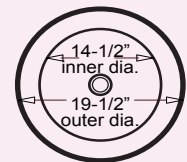

BOX

Outer: 20-1/4" x 15-3/4" x 7"
Inner: 15-3/4" x 9-1/2" x 5"

CH3110 (White)
CH3120 (Bisque)

BULB

Outer: 19-1/2" dia. x 5-1/4"
Inner: 14-1/2" dia. x 4-1/2"

CH9110 (White)
CH9120 (Bisque)
CH9130 (Black)

Vanity Vessel