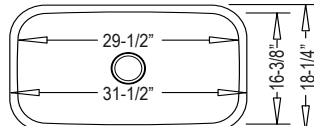

Optional Grid #GD-073

----- **32" Large Single** -----

**Primo
Equivalent Not
Available**

WARREN

MUSTANG

LE-358

FA302