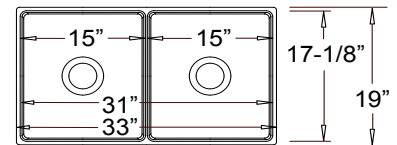

All Nova Europa Sinks Feature 10" Overall and 9" Bowl Depths

--- Apron Style Single Bowls ---
w/Reversible Installation

--- Dual-Mount Single Bowls ---
Undermount -or- Drop-In

NE-7387

27" x 19" x 10"

Optional Grid #GD-136

NE-7389

30" x 19" x 10"

Optional Grid #GD-137

NE-7388

30" x 18-7/8" x 10"

Optional Grid #GD-140

NE-7390

33" x 19" x 10"

Optional Grid #GD-141

--- Workstations with Offset Drain (Reversible Installation - Drain can be on Left -or- Right Side) ---
Includes Grid, Drain and both a Metal Colander and Wooden Cutting Board Which "Float" Above Sink

33" Workstation is Available in 2 Finishes (Shown in White)

NE-7391
White

33" x 19" x 10"

NE-9176
Matte Black

Workstation shown with Included
Grid, Drain, and "Floating" Accessories

NE-7395

36" x 19" x 10"

--- Apron Style Single Bowl with Offset Drain ---
(Reversible Installation - Drain can be on Left -or- Right Side) ---
Available in 2 Finishes (Shown in Matte Black)

NE-7392
White

NE-9276
Matte Black

33" x 19" x 10"

Optional Grid #GD-138

--- 50-50 Style with Center Drains ---

NE-7393

33" x 19" x 10" / 10"

Optional Grid #GD-139
Two Needed for Set

--- Large Single Style with Center Drain ---
NE-7333

32-3/4" x 17-5/8" x 10"
Optional Grid #GD-119

Previous **NOVA** Offering

Available While Supplies Last
Features Smooth Sides and Center Drain

NV30 30" x 17-3/4" x 10" (Outer)
28-3/4" x 16-3/8" x 9" (Inner)

Optional
Grid #GD-118 Retail $895

R2230727