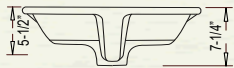

YES6360 (White)
YES6365 (Bisque)

BASIN

* ADA COMPLIANT

Outer: 20-7/8" x 13-5/8" x 7-1/4"
Inner: 18-3/4" x 11-1/2" x 5-1/2"

YES533 (White)
YES535 (Bisque)

CLUTCH

* ADA COMPLIANT

Outer: 17-1/4" x 17-1/4" x 7-1/2"
Inner: 14-7/8" x 14-7/8" x 5-3/4"