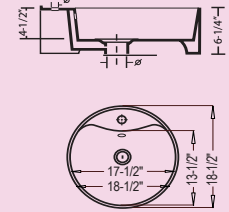

CANOE

Outer: 23-1/4" x 15" x 7-1/2"
Inner: Slope to 14-1/2" x 4-3/4"

CH1210 (White)
CH1220 (Bisque)
CH1230 (Black)

CONE

Outer: 18-1/2" x 18-1/2" x 6-1/4"
Inner: 17-1/2" x 13-1/2" x 4-1/2"

CH6510 (White)
CH6520 (Bisque)
CH6530 (Black)