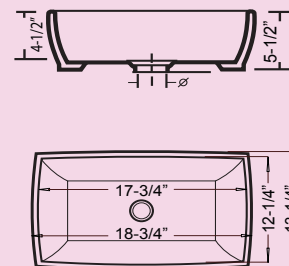

Vanity Vessel

CANOE

Outer: 23-1/4" x 15" x 7-1/2"
Inner: Slope to 14-1/2" x 4-3/4"

CH1210 (White)
CH1220 (Bisque)
CH1230 (Black)

CONE

Outer: 18-1/2" x 18-1/2" x 6-1/4"
Inner: 17-1/2" x 13-1/2" x 4-1/2"

CH6510 (White)
CH6520 (Bisque)
CH6530 (Black)

CONTOUR

Outer: 16-1/2" x 16-1/2" x 5-3/8"
Inner: 15-1/8" x 15-1/8" x 4"

CH5110 (White)
CH5120 (Bisque)
CH5130 (Black)

MIXER

Outer: 16-1/2" dia. x 7"
Inner: 15-3/4" dia. x 5"

CH2110 (White)
CH2120 (Bisque)
CH2130 (Black)

PACE

Outer: 15" x 15" x 5-3/8"
Inner: 13-3/4" x 13-3/4" x 4-1/2"
CH555 (White)

RIM

Outer: 18-1/4" dia. x 6-3/4"
Inner: 17-1/8" dia. x 4-5/8"

CH6110 (White)
CH6120 (Bisque)
CH6130 (Black)

TUB

Outer: 18-3/4" x 13-1/4" x 5-1/2"
Inner: 17-3/4" x 12-1/4" x 4-1/2"

CH7110 (White)
CH7120 (Bisque)
CH7130 (Black)