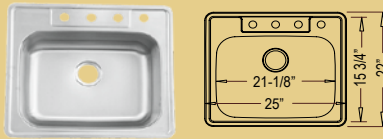

ADA-966
Medium Single Style
25" x 22" x 6"