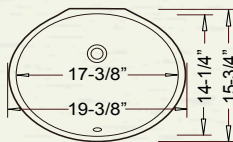

CONTINENTAL

Ceramic Sinks

A SUPERIOR LINE OF HIGH QUALITY

Vitreous China
Porcelain Style Sinks

Sink Colors

White

Bisque

Black

Please Check Models For Availability

All porcelain sinks are fired at a very high temperature. Final dimensions may vary slightly.

Oval Undermount

LOTUS

* ADA COMPLIANT

Outer: 19-3/8" x 15-3/4" x 8-1/4"
Inner: 17-3/8" x 14-1/4" x 6-1/2"

YES933 (White)
YES935 (Bisque)

OVAL ADA

* ADA COMPLIANT

Outer: 19" x 16" x 5-1/2"
Inner: 16-1/2" x 13-3/2" x 3-1/2"

CH966 (White)

MARADA

* ADA COMPLIANT

Outer: 18-1/4" x 15" x 8"
Inner: 16-1/4" x 13" x 6"

CH980 (White)
CH992 (Bisque)

ACORN

* ADA COMPLIANT

Outer: 17-1/8" x 14" x 7-3/4"
Inner: 15-1/4" x 12" x 6"

CH833 (White)
CH835 (Bisque)
CH851 (Black)

BUD

* ADA COMPLIANT

Outer: 15-1/2" x 13-1/2" x 8"
Inner: 13-1/2" x 11-1/2" x 6-1/4"

CH883 (White)
CH885 (Bisque)

ORBIT

* ADA COMPLIANT

Outer: 17" dia. x 7"
Inner: 15" dia. x 4-3/4"

CH1310 (White)
CH1320 (Bisque)
CH1330 (Black)

*ADA-Compliant when installed according to ADA mounting guidelines