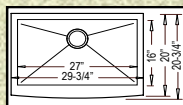

29-3/4" x 20-3/4" x 10"