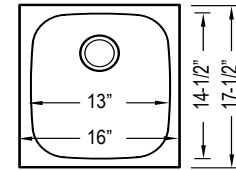

16" x 17-1/2" x 9"

VANCE UNDERMOUNT SINK
INSTALLATION KIT -
REQUIRED FOR WARRANTY
ON CECO SINKS
#QN25UM