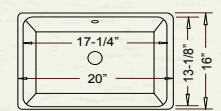

YES1717 (White)

CREST

* ADA COMPLIANT

Outer: 20-3/4" x 14" x 7-1/4"
Inner: 17-1/4" x 12-5/8" x 5-1/4"

YES3910 (White)

FRAME

Outer: 20" x 16" x 7"
Inner: 17-1/4" x 13-1/8" x 4-1/2"

CH1910 (White)
CH1930 (Bisque)