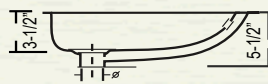

YES933 (White)
YES935 (Bisque)

OVAL ADA

* ADA COMPLIANT

Outer: 19" x 16" x 5-1/2"
Inner: 16-1/2" x 13-3/2" x 3-1/2"

CH966 (White)

MARADA

* ADA COMPLIANT

Outer: 18-1/4" x 15" x 8"
Inner: 16-1/4" x 13" x 6"