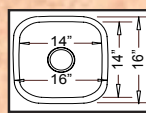

Optional Grid Set #GD-072

"BEBIDO"
LE-465
"Bar / Prep"