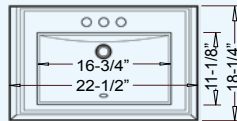

Drop-In

LEDGE

Outer: 21-1/4" x 18" x 6-3/4"
Inner: 17-3/4" x 12-1/4" x 5"

CH2510 (White)
CH2520 (Bisque)

LEDGE 3-HOLE

Outer: 21-1/4" x 18" x 6-3/4"
Inner: 17-3/4" x 12-1/4" x 5"

CH2510-3 (White)
CH2520-3 (Bisque)

CORNET

Outer: 21-1/2" x 14-3/4" x 7-1/2"
Inner: 17-1/2" x 11-1/4" x 5-1/4"

CH560 (White)
CH565 (Bisque)

DAISY

Outer: 21-3/4" x 18-5/8" x 8-1/4"
Inner: 17-1/4" x 12-1/4" x 6-3/8"

YES300 (White)
YES310 (Bisque)

DAISY 3-HOLE

Outer: 22-1/8" x 18-7/8" x 8-1/2"
Inner: 18-1/8" x 12-1/2" x 6"

YES300-3 (White)
YES310-3 (Bisque)

DERBY

Outer: 17-1/2" x 15-1/2" x 7"
Inner: 13-1/2" x 11-1/2" x 5-1/4"

CH333 (White)
CH335 (Bisque)
CH351 (Black)

DUGOUT

Outer: 22-1/2" x 18-1/4" x 8-7/8"
Inner: 16-3/4" x 11-1/8" x 5-3/4"

CH2320 (White)
CH2330 (Bisque)

PALM

Outer: 22" x 18-1/8" x 9-1/2"
Inner: 18-1/4" x 10-1/2" x 6-3/4"

CH570 (White)
CH571 (Bisque)
CH572 (Black)

TULIP

Outer: 17-1/2" x 14-1/4" x 7"
Inner: 15" x 12-1/4" x 5"

CH500 (White)
CH510 (Bisque)
CH520 (Black)

DELRAY

Outer: 21-1/2" x 18" x 6-3/4"
Inner: 18-1/8" x 11-1/2" x 4"

CH640 (White)
CH650 (Bisque)

*Delray drop-in lip height: 3-1/2"
Can also be installed as a vessel*

LAVER

Outer: 18" x 15-1/2" x 7"
Inner: 16-3/4" x 14-1/4" x 5-1/4"
CH810 (White)

Outer: 19-1/8" dia. x 8"
Inner: 15" x 13" x 6"
YES1919 (White)

ROTUNDA