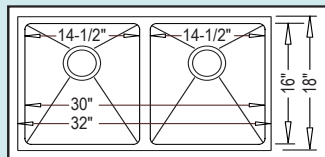

Optional Grid Set #100