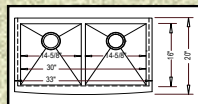

33" x 20" x 10"