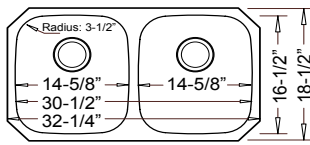

**Lt.
18 Gauge**

**Heavy
18 Gauge**

**Full
16 Gauge**

32-1/4" x 18-1/2" X 9" 9"
 ADA version available w/5-1/2" depth & rear drain - ADA-802

Optional Grid Set #GD-011

----- **50/50 Style** -----

PR-5050

LE-191A