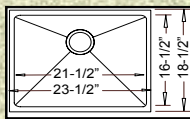

23" x 8-1/2" x 6-1/2"

"MILAM" LAUNDRY SINK

HR-HA450B-N (Radial) Grid #GD-135

23-1/2" x 18-1/2" x 12"

See Optional Strainers
in the
Accessories Section

"HENDERSON" DROP-IN

HR-HA291B (Radial) Grid Set #GD-043