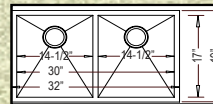

30" x 18" x 10"

"JASPER"

HBS3219-N (Zero Edge)
HR-HBS3219B-N (Radial)
Grid #GD-125

32" x 19" x 10"

"BOWIE" 50/50

HA120-N (Zero Edge)
HR-HA120B-N (Radial)
Grid Set #GD-124

32" x 19" x 10"

"FAIRFIELD" 50/50