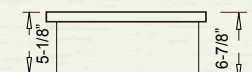

HATCH

Outer: 22-1/8" x 15" x 6-7/8"
Inner: 19-7/8" x 13" x 5-1/8"

YES2115 (White)

*ADA-Compliant when installed according to ADA mounting guidelines