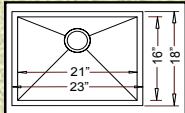

FARMHOUSE SINKS

HOMEPLACE 15 GAUGE STAINLESS STEEL

"Handmade" SERIES

Optional grid(s) and strainers are available for all Homeplace models

"CROCKETT"

HBS3018-N (Zero Edge)
HR-HBS3018B-N (Radial)
Grid #GD-126

30" x 18" x 10"

"JASPER"

HBS3219-N (Zero Edge)
HR-HBS3219B-N (Radial)
Grid #GD-125

32" x 19" x 10"

"BOWIE" 50/50

HA120-N (Zero Edge)
HR-HA120B-N (Radial)
Grid Set #GD-124

32" x 19" x 10"

"FAIRFIELD" 50/50

HBE2920-N (Zero Edge)
HR-HBE2920B-N (Radial)
Grid #GD-131 (Two needed for set)

29" x 20" x 10"

"KILGORE" 60/40

HBO3320A-N (Zero Edge)
HR-HBO3320AB-N (Radial)
Reverse Available - **Both Styles!**
Big Bowl Grid #GD-132 ~ Small Bowl Grid #GD-131

33" x 20" x 10"

"LIBERTY" 50/50

HBE3720-N (Zero Edge)
HR-HBE3720B-N (Radial)
Grid #GD-132 (Two needed for set)

37" x 20" x 10"

"LIVINGSTON" 60/40

HBO3320-N (Zero Edge)
HR-HBO3320B-N (Radial)
Big Bowl Grid #GD-132 ~ Small Bowl Grid #GD-131

33" x 20" x 10"

"ALTO"

HBS2318-N (Zero Edge)
HR-HBS2318B-N (Radial)
Grid #GD-135

23" x 18" x 10"

"RUSK"

HBB1920-N (Zero Edge)
HR-HBB1920B-N (Radial)
Grid #GD-132

19" x 20" x 10"

"CONROE"

HBB1818-N (Zero Edge)
HR-HBB1818B-N (Radial)
Grid #GD-134

18" x 18" x 10"

"CARTHAGE"

HBB1520-N (Zero Edge)
HR-HBB1520B-N (Radial)
Grid #GD-131

15" x 20" x 10"

"NEWTON"

HA2385-N (Zero Edge)
HR-HA2385B-N (Radial)
Grid #GD-117

23" x 8-1/2" x 6-1/2"

"MILAM" LAUNDRY SINK

HR-HA450B-N (Radial) Grid #GD-135

23-1/2" x 18-1/2" x 12"

See Optional Strainers
in the
Accessories Section

"HENDERSON" DROP-IN

HR-HA291B (Radial) Grid Set #GD-043

33" x 22" x 9-1/2"

The "Henderson" (available with Radial bowls) is a unique HANDMADE 15 gauge "Drop-In" design, that simply replaces the traditional 33" x 22" drop-in sink. When installed, it gives an otherwise plain kitchen a new upscale and updated look.

R231222