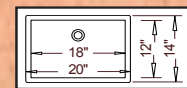

20" x 14"
depth 6"

ADA COMPLIANT STAINLESS STEEL SINKS

“ADA Requirements include sink depths of no more than 6-1/2 inches, counter rim height of no more than 34 inches, and knee clearance that is at least 27 inches.” The following sinks meet these ADA requirements for kitchen use. We have many models throughout our catalog that are ADA compliant, using the above requirements.