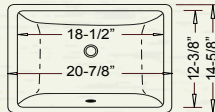

YES483 (White)
YES485 (Bisque)
YES490 (Black)

SCOOP

* ADA COMPLIANT

Outer: 20-1/4" x 15" x 7-1/2"
Inner: 18-1/4" x 13" x 5-1/2"

YES4410 (White)
YES4420 (Bisque)

DART

* ADA COMPLIANT

Outer: 18-1/8" x 13" x 7-1/2"
Inner: 16-1/4" x 11" x 5-1/2"