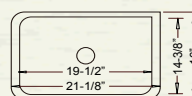

FLUME

Outer: 21-1/8" x 16" x 7-1/8"
Inner: 19-1/2" x 14-5/8" x 5"

YES1914 (White)