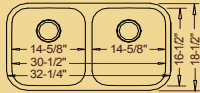

ADA COMPLIANT STAINLESS STEEL SINKS

“ADA Requirements include sink depths of no more than 6-1/2 inches, counter rim height of no more than 34 inches, and knee clearance that is at least 27 inches.” The following sinks meet these ADA requirements for kitchen use. We have many models throughout our catalog that are ADA compliant, using the above requirements.

Primo / Leonet / Futura ADA Undermount Models

Featuring R15mm Rounded Inside “Radial” Corners

ADA-802
50/50 Style

32-1/4" x 18-1/2" x 5-1/2" / 5-1/2"

ADA-868