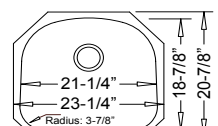

----- **D Bowl** -----

PR-D

ROYAL

CANTON

LE-008

FA4405

* Please see our ADA page for these models. ADA installation templates match their corresponding full-depth counterparts.