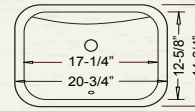

YES1717 (White)

CREST

* ADA COMPLIANT

Outer: 20-3/4" x 14" x 7-1/4"
Inner: 17-1/4" x 12-5/8" x 5-1/4"

YES3910 (White)

FRAME

Outer: 20" x 16" x 7"
Inner: 17-1/4" x 13-1/8" x 4-1/2"

CH1910 (White)
CH1930 (Bisque)