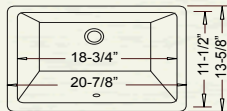

YES6360 (White)
YES6365 (Bisque)

BASIN

* ADA COMPLIANT

Outer: 20-7/8" x 13-5/8" x 7-1/4"
Inner: 18-3/4" x 11-1/2" x 5-1/2"

YES533 (White)
YES535 (Bisque)

CLUTCH

* ADA COMPLIANT

Outer: 17-1/4" x 17-1/4" x 7-1/2"
Inner: 14-7/8" x 14-7/8" x 5-3/4"