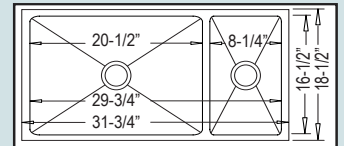

"RENDITION"

Radial: R-ZS-200 ■ Zero-Edge: ZS-200

Optional Grid #GD-041

31-3/4" x 18-1/2" X 9" / 6"