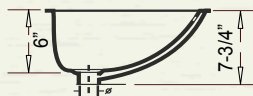

CH980 (White)
CH992 (Bisque)

ACORN

* ADA COMPLIANT

Outer: 17-1/8" x 14" x 7-3/4"
Inner: 15-1/4" x 12" x 6"

CH833 (White)
CH835 (Bisque)
CH851 (Black)

BUD

* ADA COMPLIANT

Outer: 15-1/2" x 13-1/2" x 8"
Inner: 13-1/2" x 11-1/2" x 6-1/4"