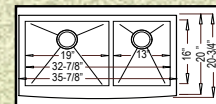

35-7/8" x 20-3/4" x 10"