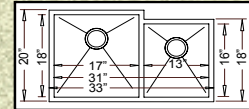

FARMHOUSE SINKS

HOMEPLACE 15 GAUGE STAINLESS STEEL

"Handmade" SERIES

Optional grid(s) and strainers are available for all Homeplace models

"CROCKETT"

HBS3018-N (Zero Edge)
HR-HBS3018B-N (Radial)
Grid #GD-126

30" x 18" x 10"

"JASPER"

HBS3219-N (Zero Edge)
HR-HBS3219B-N (Radial)
Grid #GD-125

32" x 19" x 10"

"BOWIE" 50/50

HA120-N (Zero Edge)
HR-HA120B-N (Radial)
Grid Set #GD-124

32" x 19" x 10"

"FAIRFIELD" 50/50

HBE2920-N (Zero Edge)
HR-HBE2920B-N (Radial)
Grid #GD-131 (Two needed for set)

29" x 20" x 10"

"KILGORE" 60/40

HBO3320A-N (Zero Edge)
HR-HBO3320AB-N (Radial)
Reverse Available - **Both Styles!**
Big Bowl Grid #GD-132 ~ Small Bowl Grid #GD-131

33" x 20" x 10"

"LIBERTY" 50/50

HBE3720-N (Zero Edge)
HR-HBE3720B-N (Radial)
Grid #GD-132 (Two needed for set)

37" x 20" x 10"

"LIVINGSTON" 60/40

HBO3320-N (Zero Edge)
HR-HBO3320B-N (Radial)
Big Bowl Grid #GD-132 ~ Small Bowl Grid #GD-131

33" x 20" x 10"

"ALTO"

HBS2318-N (Zero Edge)
HR-HBS2318B-N (Radial)
Grid #GD-135

23" x 18" x 10"

"RUSK"

HBB1920-N (Zero Edge)
HR-HBB1920B-N (Radial)
Grid #GD-132

19" x 20" x 10"

"CONROE"

HBB1818-N (Zero Edge)
HR-HBB1818B-N (Radial)
Grid #GD-134

18" x 18" x 10"

"CARTHAGE"

HBB1520-N (Zero Edge)
HR-HBB1520B-N (Radial)
Grid #GD-131

15" x 20" x 10"

"NEWTON"

HA2385-N (Zero Edge)
HR-HA2385B-N (Radial)
Grid #GD-117

23" x 8-1/2" x 6-1/2"

"MILAM" LAUNDRY SINK

HR-HA450B-N (Radial) Grid #GD-135

23-1/2" x 18-1/2" x 12"

See Optional Strainers
in the
Accessories Section

"HENDERSON" DROP-IN

HR-HA291B (Radial) Grid Set #GD-043

33" x 22" x 9-1/2"

The "Henderson" (available with Radial bowls) is a unique HANDMADE 15 gauge "Drop-In" design, that simply replaces the traditional 33" x 22" drop-in sink. When installed, it gives an otherwise plain kitchen a new upscale and updated look.

R231222