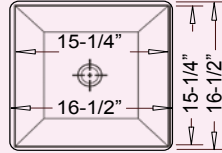

Outer: 19-1/8" dia. x 8"
Inner: 15" x 13" x 6"
YES1919 (White)

ROTUNDA

Vanity Vessel

ANGLE

Outer: 16-1/2" x 16-1/2" x 4-5/8"
Inner: 15-1/4" x 15-1/4" x 3-3/8"

CH744 (White)

APRON

Outer: 20-1/2" x 16-3/4" x 6-7/8"
Inner: 16-1/2" x 10-1/4" x 4-1/2"