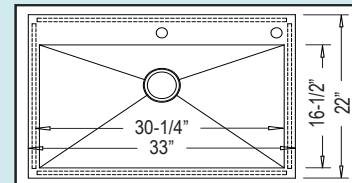

ZS-T-3322-9-1

Grid Set #GD-129