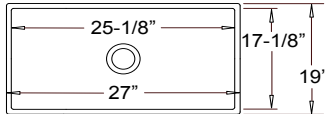

R240319

All Nova Europa Sinks Feature 10" Overall and 9" Bowl Depths

--- Apron Style Single Bowls ---
w/Reversible Installation

--- Dual-Mount Single Bowls ---
Undermount -or- Drop-In

NE-7387

27" x 19" x 10"