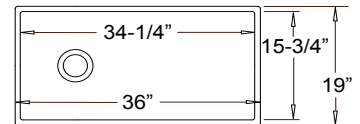

33" Workstation is Available in 2 Finishes (Shown in White)

NE-7391
White

33" x 19" x 10"

NE-9176
Matte Black

Workstation shown with Included
Grid, Drain, and "Floating" Accessories

NE-7395

36" x 19" x 10"

--- Apron Style Single Bowl with Offset Drain ---
(Reversible Installation - Drain can be on Left -or- Right Side) ---
Available in 2 Finishes (Shown in Matte Black)