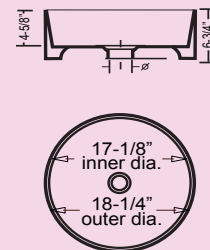

PACE

Outer: 15" x 15" x 5-3/8"
Inner: 13-3/4" x 13-3/4" x 4-1/2"
CH555 (White)

RIM

Outer: 18-1/4" dia. x 6-3/4"
Inner: 17-1/8" dia. x 4-5/8"

CH6110 (White)
CH6120 (Bisque)
CH6130 (Black)

TUB

Outer: 18-3/4" x 13-1/4" x 5-1/2"
Inner: 17-3/4" x 12-1/4" x 4-1/2"