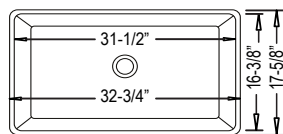

--- Large Single Style with Center Drain ---
NE-7333

32-3/4" x 17-5/8" x 10"
Optional Grid #GD-119

Previous **NOVA** Offering

Available While Supplies Last
Features Smooth Sides and Center Drain

NV30 30" x 17-3/4" x 10" (Outer)
28-3/4" x 16-3/8" x 9" (Inner)