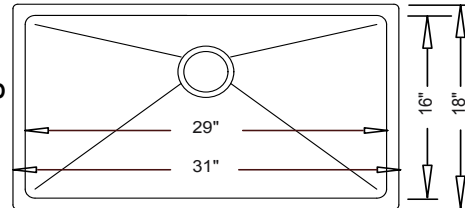

"Large Single"

31" x 18" x 9"

Optional Grid #GD-147