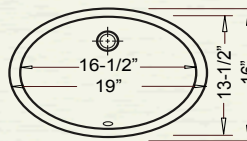

YES933 (White)
YES935 (Bisque)

OVAL ADA

* ADA COMPLIANT

Outer: 19" x 16" x 5-1/2"
Inner: 16-1/2" x 13-3/2" x 3-1/2"

CH966 (White)

MARADA

* ADA COMPLIANT

Outer: 18-1/4" x 15" x 8"
Inner: 16-1/4" x 13" x 6"