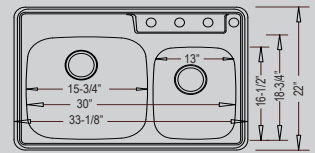

25" x 22" x 8"

Top-Mount Stainless

DI-6040
60/40 Style

33" x 22" x 8" / 7"

DI-MS
"D" Bowl Style

25" x 22" x 9"

DI-769
Small Single / Bar Style

15" x 15" x 5-1/2"