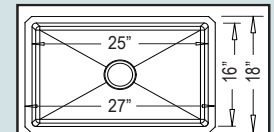

"TRANSITION"

Radial: R-ZS-2718 (Not available in Zero-Edge)

27" x 18" X 8"

Optional Grid #GD-145

* Please see our ADA page for these models. ADA installation templates match their corresponding full-depth counterparts.