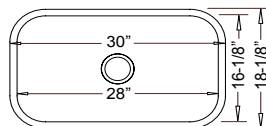

Optional Grid #GD-018

----- **30" Large Single** -----

PR-LG

ENCORE

EL CAMINO

LE-434

FA868

Primo w/7" Depth - PR-LG-7